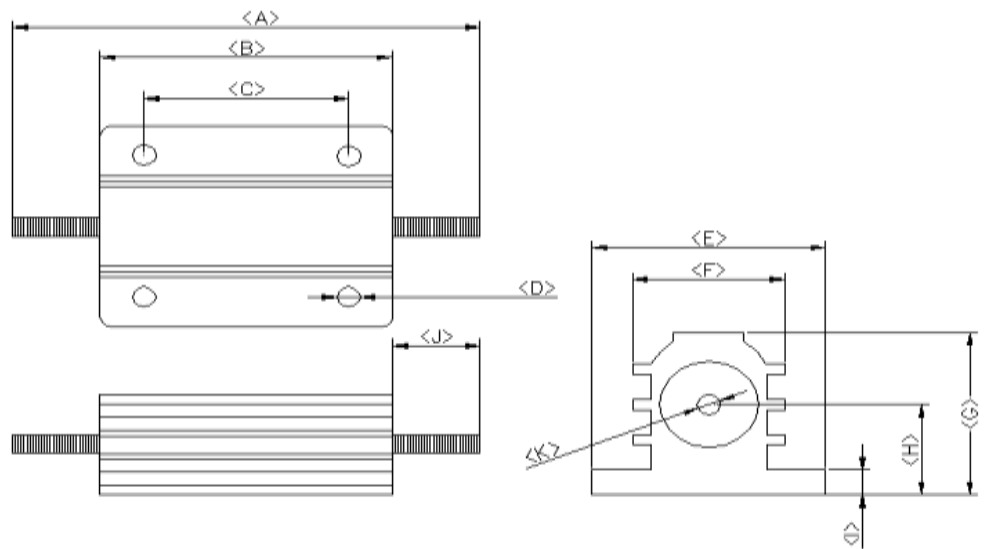

GOLDEN ALUMINUM HOUSED WIREWOUND RESISTORS

黃金鋁殼繞線電阻

DIMENSIONS : 5 ~ 250 W

A Type

B Type

C Type

| POWER RATING | DIMENSIONS (MM) | | | | | | | | | | | Resistance range |
|--------------|-----------------|------|------|------|-----|-------|-------|------|-----|-------|------|------------------|
| | L1±2 | L2±1 | L3±1 | A±1 | C±1 | D±0.2 | E±0.3 | H±1 | h±1 | T±0.2 | TYPE | |
| RHA-5W | 25 | 15 | 10 | 16.5 | 8.5 | 2 | 2 | 8 | 4 | 1.6 | A | 0.1Ω~50KΩ |
| RHA-10W | 32 | 19 | 14 | 20 | 11 | 2 | 2 | 10 | 5 | 2 | A | 0.1Ω~50KΩ |
| RHA-25W | 48 | 27.5 | 18 | 27 | 15 | 2 | 3.2 | 14.9 | 7 | 2. | A | 0.1Ω~100kΩ |
| RHA-50W | 70 | 50 | 39.5 | 29 | 15 | 2.2 | 3.2 | 15.5 | 7 | 2 | A | 0.1Ω~100kΩ |

| POWER RATING | DIMENSIONS (mm) | | | | | | | | | | | | Resistance range |
|--------------|-----------------|-----|-------|-------|-------|-------|------|-------|-------|----------|-------|------|------------------|
| | A±1 | B±1 | C±0.8 | D±0.1 | E±0.1 | F±0.1 | G±1 | H±0.2 | I±0.3 | J±02.2.1 | K±0.1 | TYPE | |
| RHA-85W | 95 | 75 | 38 | 3.4 | 29.3 | 18.8 | 15.5 | 7 | 2.2 | 2.2 | — | B | 0.1Ω~100KΩ |
| RHAS-100W | 96 | 66 | 35 | 4.5 | 47 | 27 | 25 | 13 | 3.2 | 25 | M5 | C | 0.1Ω~100KΩ |
| RHA-100W | 122 | 90 | 70 | 5.2 | 72 | 46.5 | 45 | 20 | 5 | 25 | M5 | C | 0.1Ω~3KΩ |
| RHA-250W | 178 | 114 | 75 | 5 | 77 | 57 | 55.5 | 25 | 5 | 32 | M6 | C | 0.1Ω~3kΩ |

Power Derating Curve

Temperature Rise