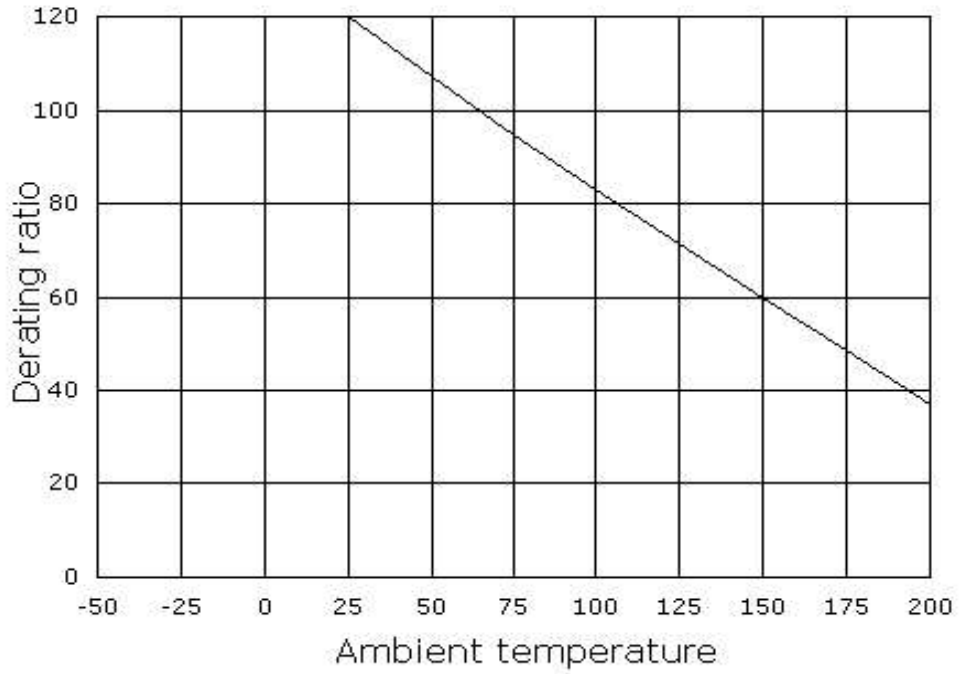

GOLDEN ALUMINUM HOUSED WIREWOUND RESISTORS

黃金鋁殼繞線電阻

DIMENSIONS : 5 ~ 250 W

A Type

B Type

C Type

| POWER RATING | DIMENSIONS (MM) | | | | | | | | | | | Resistance range |
|--------------|-----------------|------|------|------|-----|-------|-------|------|-----|-------|------|------------------|
| | L1±2 | L2±1 | L3±1 | A±1 | C±1 | D±0.2 | E±0.3 | H±1 | h±1 | T±0.2 | TYPE | |
| RHA-5W | 25 | 15 | 10 | 16.5 | 8.5 | 2 | 2 | 8 | 4 | 1.6 | A | 0.1Ω~50KΩ |
| RHA-10W | 32 | 19 | 14 | 20 | 11 | 2 | 2 | 10 | 5 | 2 | A | 0.1Ω~50KΩ |
| RHA-25W | 48 | 27.5 | 18 | 27 | 15 | 2 | 3.2 | 14.9 | 7 | 2. | A | 0.1Ω~100kΩ |
| RHA-50W | 70 | 50 | 39.5 | 29 | 15 | 2.2 | 3.2 | 15.5 | 7 | 2 | A | 0.1Ω~100kΩ |

Power Derating Curve

Temperature Rise